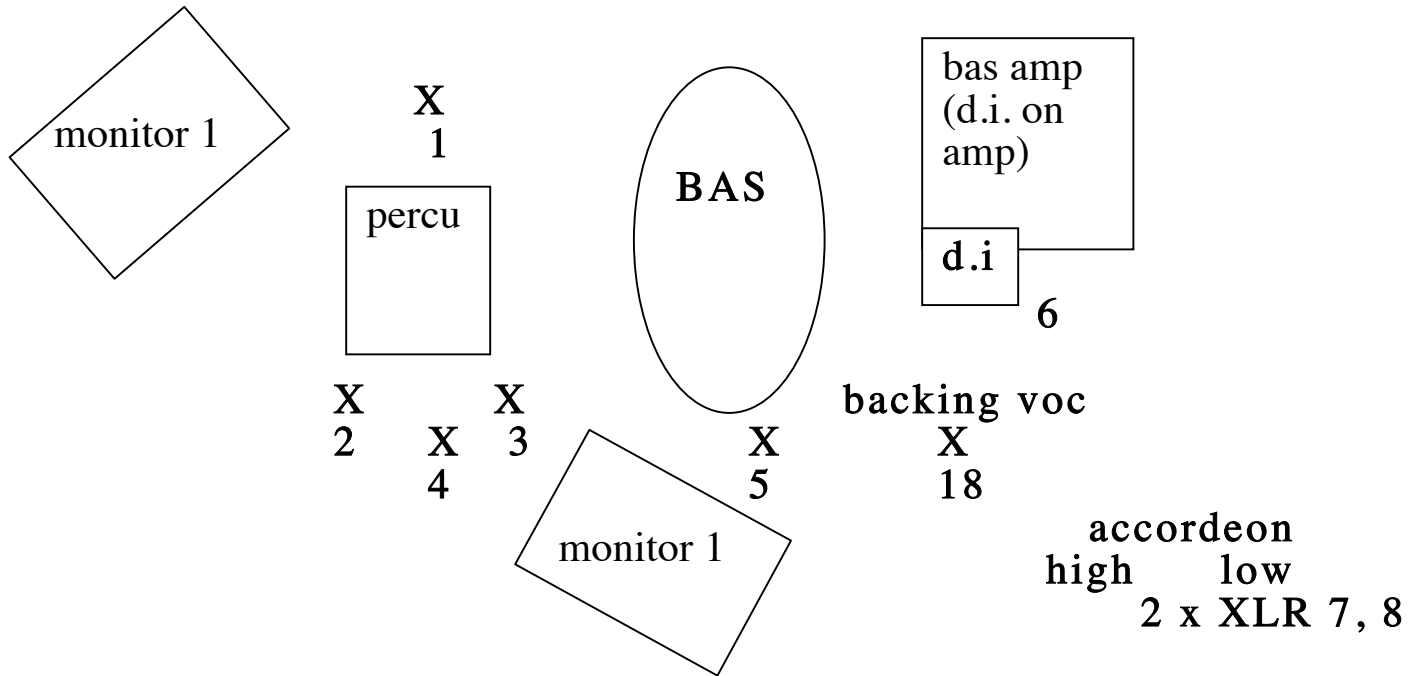

vzw CHOUX DE BRUXELLES asbl		
Technical Info Mec Yek		
INSTR.	MIC/DI	
1	cajon	SM 91
2	bells	SM 57
3	shekere	SM 57
4	OH	CK 93 / Neu 184 / C 451
5	bells	SM 57
6	contrabas	DI
7	accordeon L (Low)	XLR (mic < band)
8	accordeon R (High)	XLR (mic < band)
9	clarinet	XLR (element < band)
10	bass clarinet	XLR (element < band)
11	sax soprano	MD 421 / SM 57
12	trumpet	MD 421 / SM 58
13	tuba	MD 421 / SM 58
14	lead voc	SM 58
15	lead voc	SM 58
16	lead voc (voc acc.)	SM 57A
17	backing voc (megapho	XLR (mic < band)
18	backing voc (bass)	SM 58
MONITORS: 6 x 15" floormonitors, on min. 4 sends		
REMARK		
all mentioned items may be replaced, on the condition that the quality is the same or comparable		
if the p.a. is rented, the renting company has to be informed of the technical demands formulated		
in this sheet		
if you have questions, please contact the band		
this sheet is part of the contract.		
vzw Choux de Bruxelles asbl		
rue G.Schildknechtstraat 33/3, 1020 Brxl, tel 32-2-538 94 55		
Dexia 068-2314634-47 BTW BE 466.505.167 TVA		
www.choux.net - info@choux.net		

Mec Yek STAGE

(back)

X = stand, 1-18 = mic / line

clarinets 2 x XLR 9, 10
 trumpet 12 X
 tuba 13 X

sax X
 11

lead vox X
 14

X
 15

lead voc X
 16
 backing voc X
 megaphone
 17